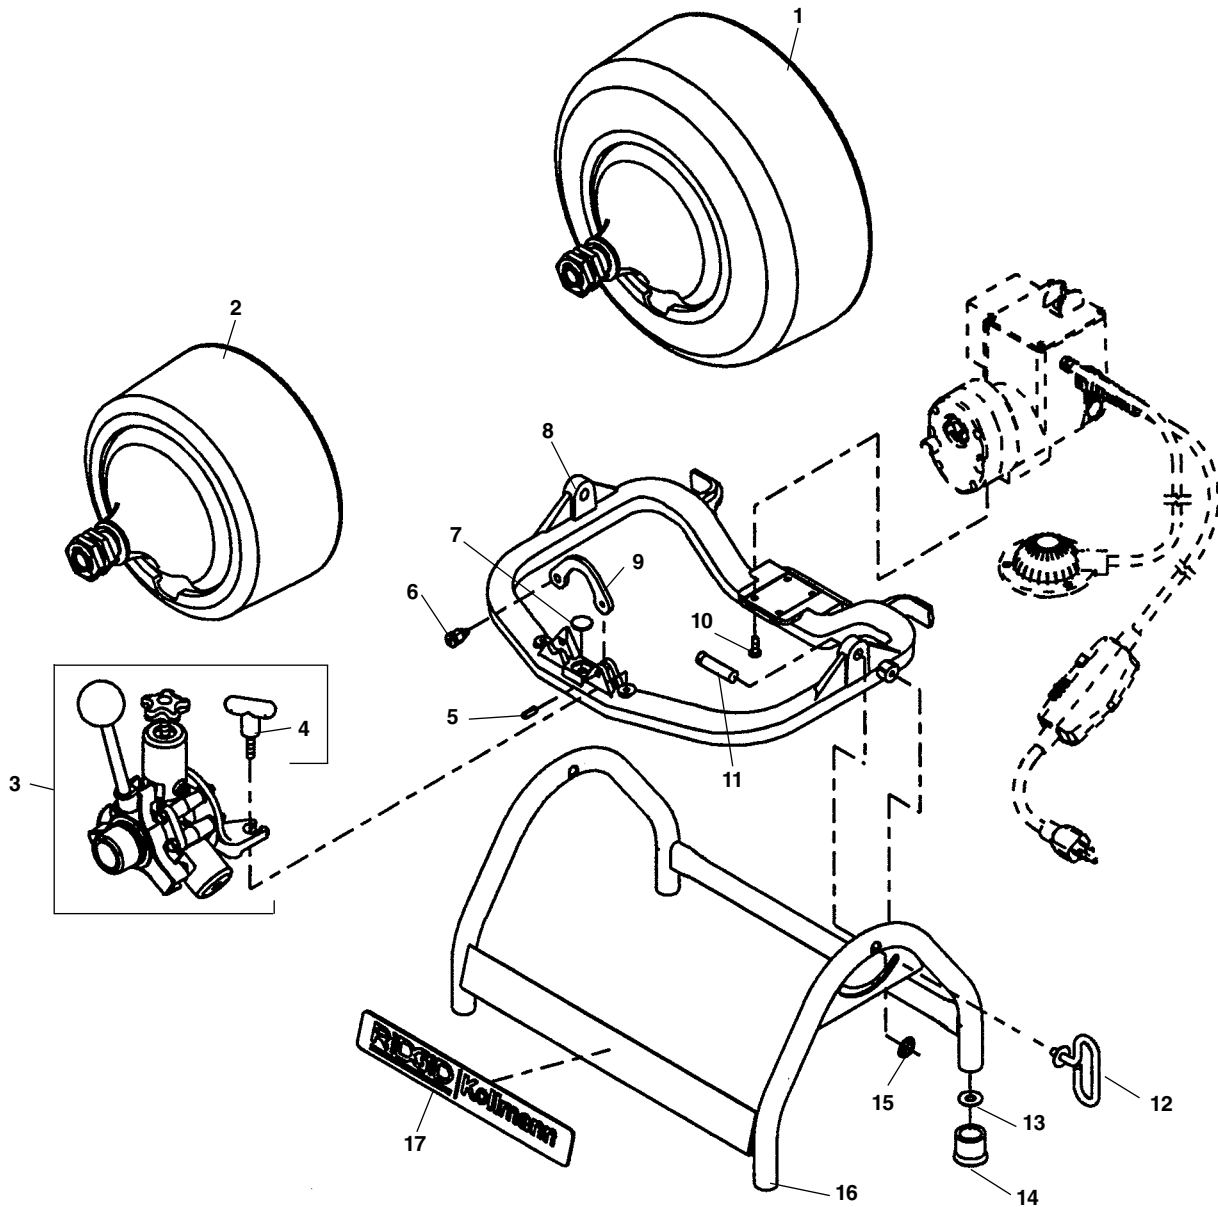

Main Components

**NOTE: Order parts by Catalog Number only.
DO NOT order by Reference Number.**

Ref. No.	Catalog No.	Description	Ref. No.	Catalog No.	Description
1	55002	Standard Drum Assembly	10	56152	Screw 1/4" - 20 x 3/4" (4)
2	55007	Sink Drum Assembly	11	56172	Pivot Pin
3	60087	AUTOFEED® Assembly	12	56192	Swivel Locking Handle
4	60672	Retaining Knob (2)	13	44230	Flat Washer 3/8"
5	56177	Roll Pin 1/4" - 3/4"	14	37962	Rubber End Cap (4)
6	59510	Plunger Pin	15	67427	Push Nut (2)
7	34320	Wear Plug	16	56197	Base
8	56182	Yoke	17	56202	Nameplate
9	56187	Bearing Clamp	18	54562	Tool Holder (Not Shown)

Sink Drum Components

**NOTE: Order parts by Catalog Number only.
DO NOT order by Reference Number.**

Ref. No.	Catalog No.	Description	Ref. No.	Catalog No.	Description
—	55007	Sink Drum Assembly	9	56152	Screw 1/4" - 20 x 3/4" (3)
1	62402	Retaining Ring	10	61212	Sink Drum
2	56107	Bearing Block w/Bearing	11	56142	Drain Plug
3	56112	Front Bearing	12	56157	Flange Bearing
4	56117	Retaining Ring	13	61217	Drum Support
5	56122	Inner Drum	14	60050	Retaining Ring
6	56127	Guide Tube Support	15	56167	Drive Lug
7	56132	Guide Tube	16	39830	Screw 1/4" - 20 x 5/8" (3)
8	56147	Cable Clamp Assembly			