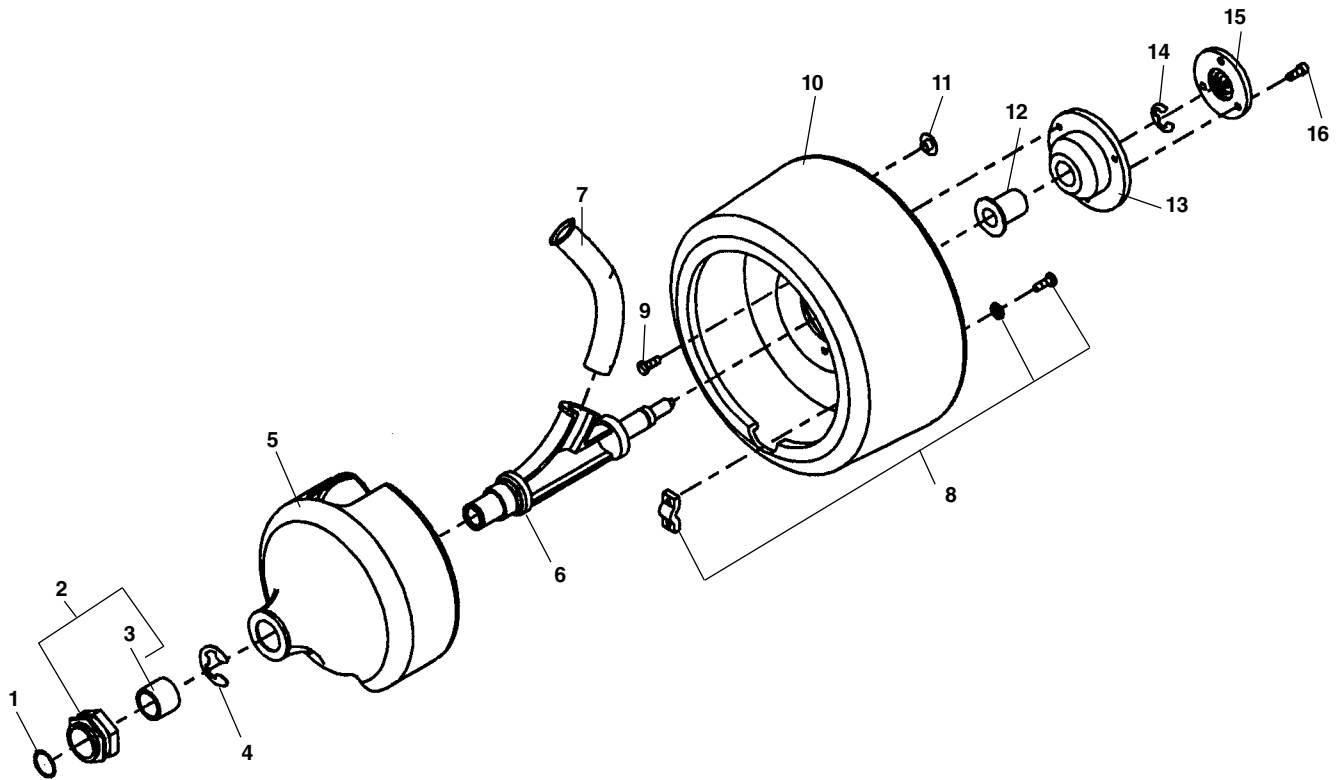

Main Components

**NOTE: Order parts by Catalog Number only.
DO NOT order by Reference Number.**

Ref. No.	Catalog No.	Description	Ref. No.	Catalog No.	Description
1	55002	Standard Drum Assembly	10	56152	Screw 1/4" - 20 x 3/4" (4)
2	55007	Sink Drum Assembly	11	56172	Pivot Pin
3	60087	AUTOFEED® Assembly	12	56192	Swivel Locking Handle
4	60672	Retaining Knob (2)	13	44230	Flat Washer 3/8"
5	56177	Roll Pin 1/4" - 3/4"	14	37962	Rubber End Cap (4)
6	59510	Plunger Pin	15	67427	Push Nut (2)
7	34320	Wear Plug	16	56197	Base
8	56182	Yoke	17	56202	Nameplate
9	56187	Bearing Clamp	18	54562	Tool Holder (Not Shown)

Sink Drum Components

**NOTE: Order parts by Catalog Number only.
DO NOT order by Reference Number.**

Ref. No.	Catalog No.	Description	Ref. No.	Catalog No.	Description
—	55007	Sink Drum Assembly	9	56152	Screw 1/4" - 20 x 3/4" (3)
1	62402	Retaining Ring	10	61212	Sink Drum
2	56107	Bearing Block w/Bearing	11	56142	Drain Plug
3	56112	Front Bearing	12	56157	Flange Bearing
4	56117	Retaining Ring	13	61217	Drum Support
5	56122	Inner Drum	14	60050	Retaining Ring
6	56127	Guide Tube Support	15	56167	Drive Lug
7	56132	Guide Tube	16	39830	Screw 1/4" - 20 x 5/8" (3)
8	56147	Cable Clamp Assembly			